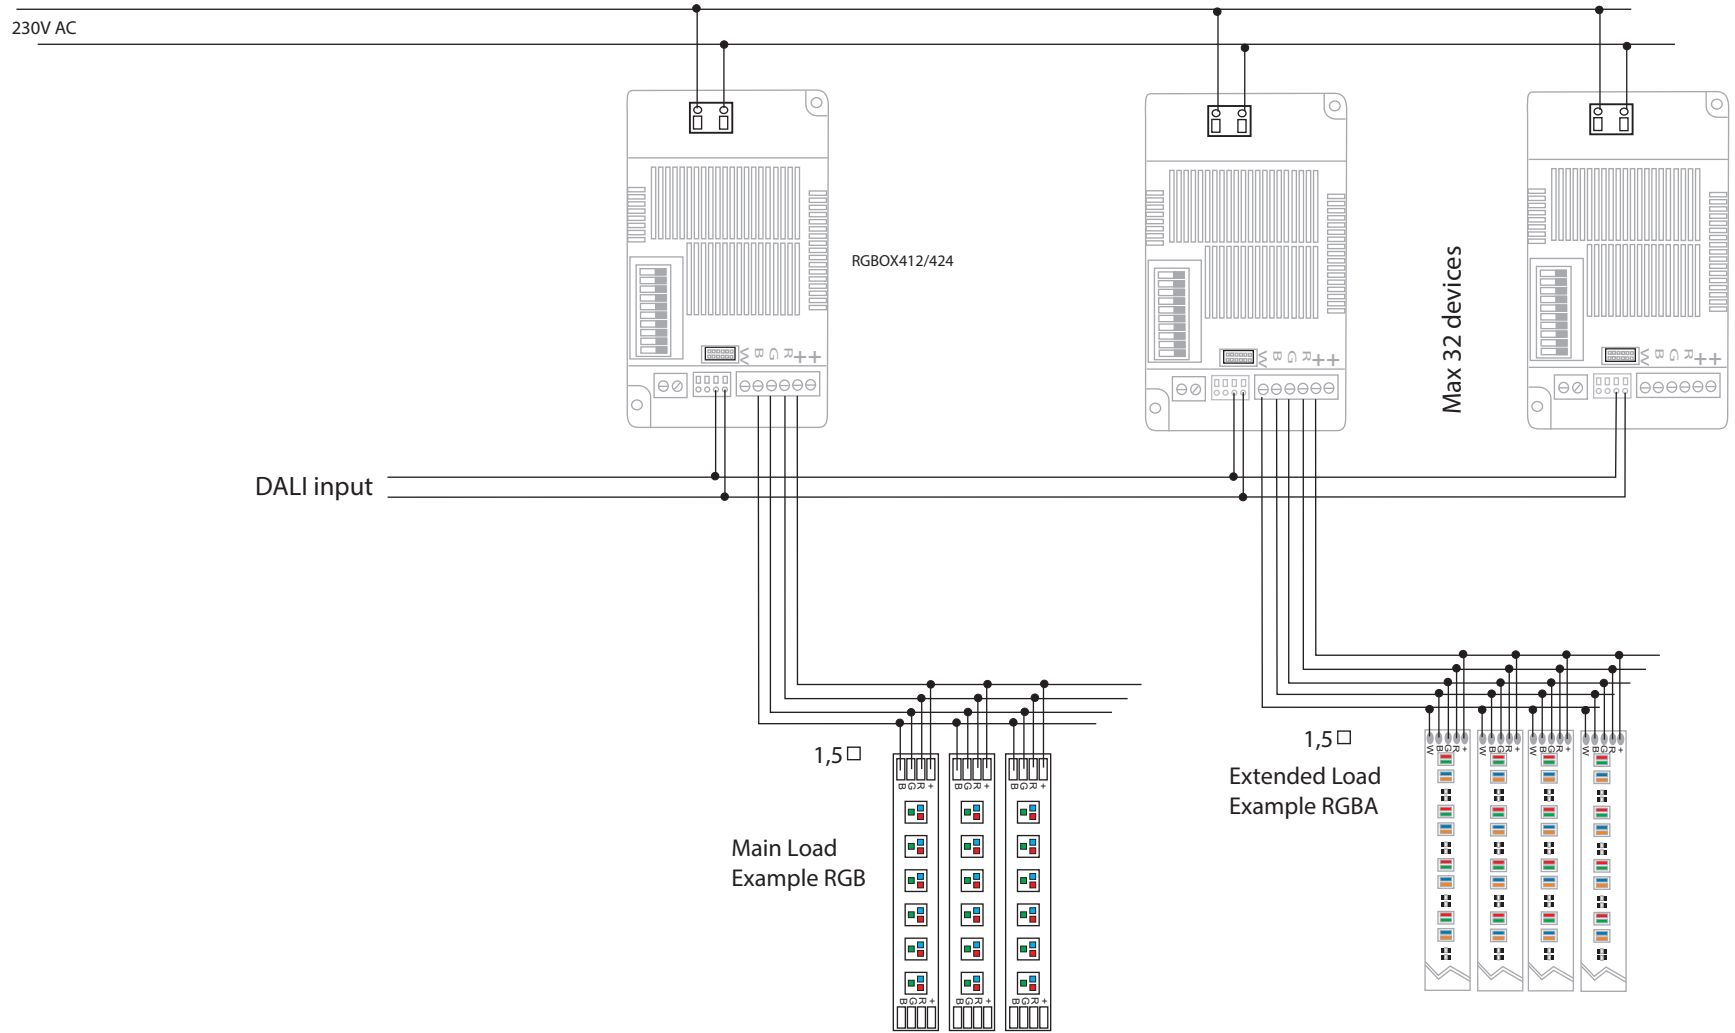

RGBOX4 + RGBA or RGBW DMX controlled system with extension (optional)

RGBOX4 + RGB DMX controlled system with extension (optional)

RGBOX4 + RGB or RGBA DALI controlled system with extension (optional)

RGBOX4 +Push Button controlled system with extension (optional)