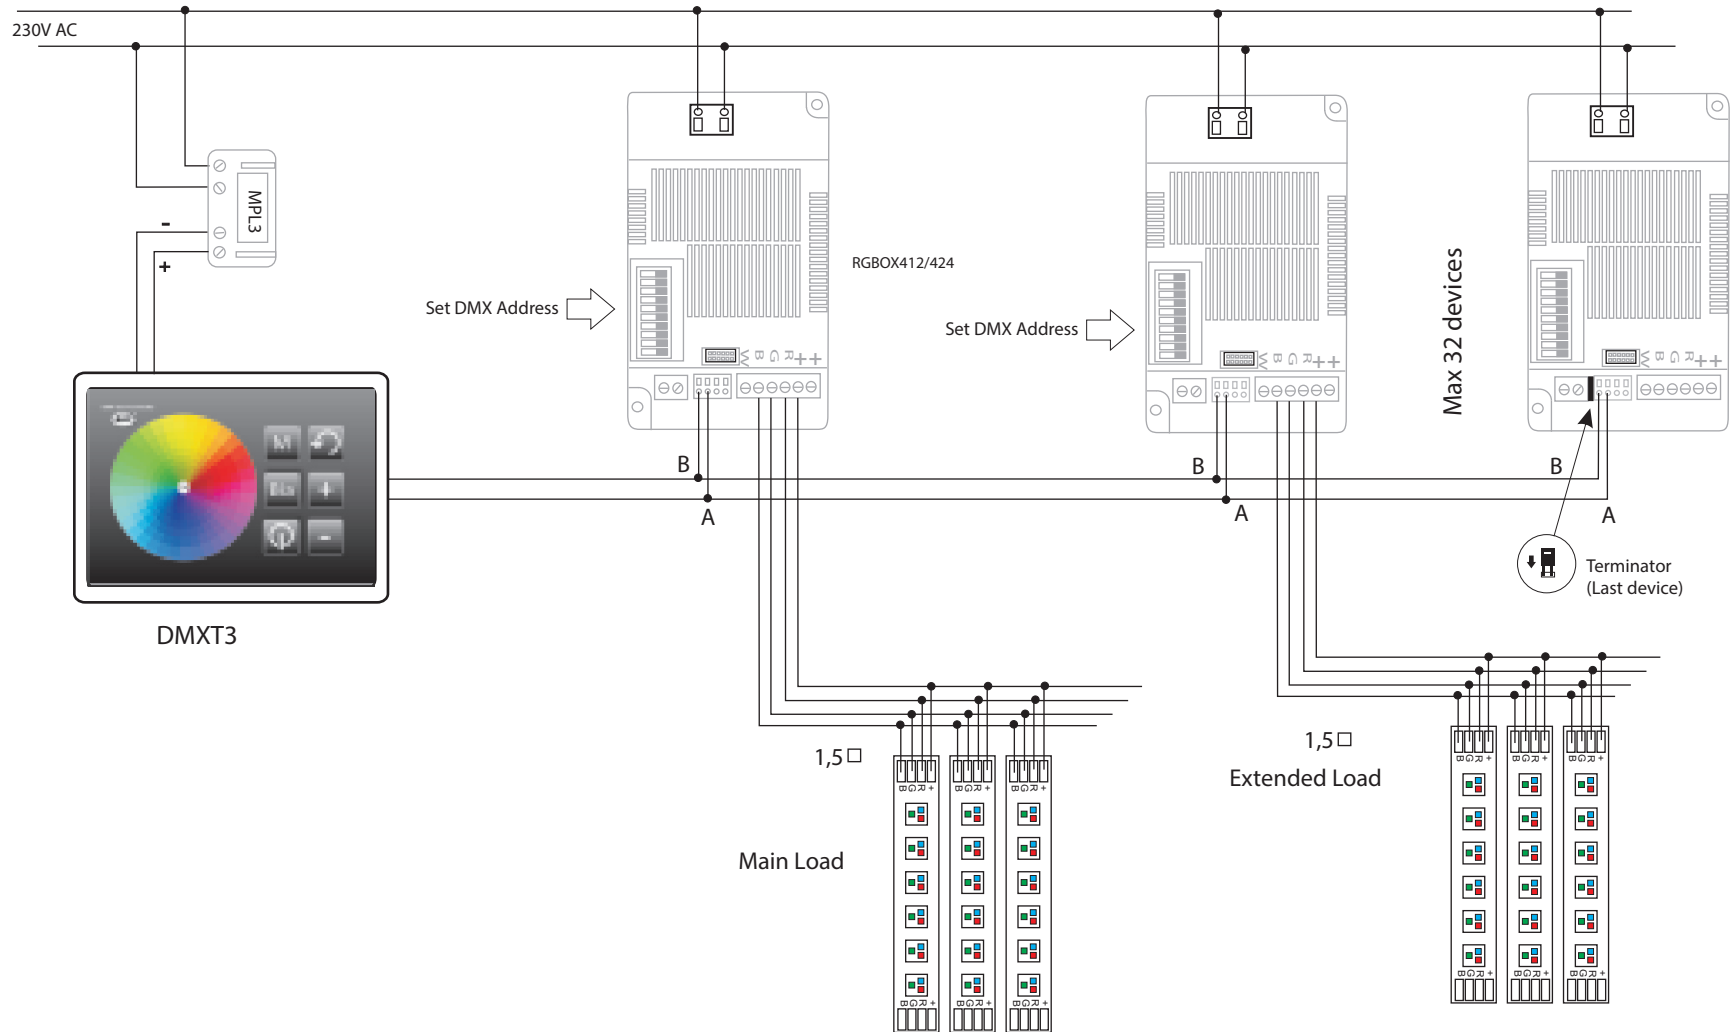

RGBOX4 + RGBA or RGBW DMX controlled system with extension (optional)

RGBOX4 + RGB DMX controlled system with extension (optional)

RGBOX4 + RGB or RGBA DALI controlled system with extension (optional)

RGBOX4 +Push Button controlled system with extension (optional)