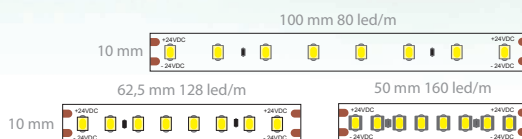

12/20
Watt/m

IP 20

CRI>80

t_a -10°÷ +40°Cup to
150 lm/w

Part Number	CCT (K)	Lumen/m	LED/m	V (Typ)	Cut	W/m	IP	EEC*
A41B24080027	2700K	1660	80	24V/DC	100mm	12W	IP20	E
A41B24080030	3000K	1740	80	24V/DC	100mm	12W	IP20	E
A41B24080040	4000K	1840	80	24V/DC	100mm	12W	IP20	D
A41B24128027	2700K	2280	128	24V/DC	62,5mm	16W	IP20	E
A41B24128030	3000K	2310	128	24V/DC	62,5mm	16W	IP20	E
A41B24128040	4000K	2350	128	24V/DC	62,5mm	16W	IP20	D
A41B24160027	2700K	2850	160	24V/DC	50mm	20W	IP20	E
A41B24160030	3000K	2970	160	24V/DC	50mm	20W	IP20	D
A41B24160040	4000K	3070	160	24V/DC	50mm	20W	IP20	D

** The EEC specification refers in each case to the installed LED light source(s)

Datasheet download

🇮🇹 Strisce flessibili a LED 24V autoadesive IP20

- LED 2835 ad alta efficienza e a bassa caduta di tensione
- Realizzata in moduli da 8 LED per una diminuzione delle perdite in calore e migliore resa luminosa
- Consumo ridotto, alto rendimento
- Disponibile nei colori standard 2700K, 3000K e 4000K
- Fornite in nastro da 5m e cavetto di raccordo.

🇬🇧 24V Flexible adhesive LED strips IP20

- LED 2835 with high lumen efficiency and low voltage drop
- 8LED segment for a reduction of heat losses and higher lumen efficiency
- Reduced consumption, higher efficiency
- Available in standard 2700K, 3000K and 4000K
- Supplied in 5m roll with connecting cable