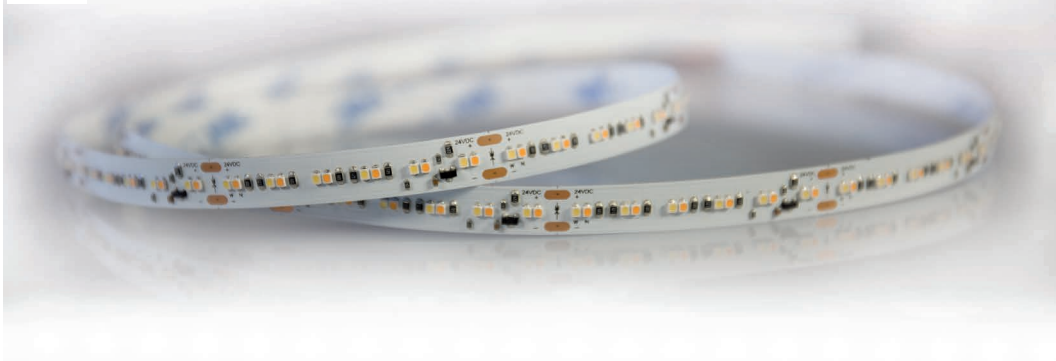

DIM-TO-WARM - 24V - IP20 - CRI>90

DW LED 2835

up to
95 lm/w

Part Number	CCT (K)	Lumen/m	Ra	LED/m	V (Typ)	Cur	W/m	IP	EEC*
A41DW242027W	2000+2700K	310+1450	94	84+84	24V/DC	83,3mm	15W	IP20	G

** The EEC specification refers in each case to the installed light source(s)

Datasheet download

Strisce a LED 24V autoadesive IP20

- 84+84 led/m - 15W/m - LED 2835
- Regolazione continua della temperatura di colore (da 2000K a 2700K) tramite alimentatore regolabile PWM
- Dimmerabile DALI e pulsante
- Fornite in nastro da 5m e cavetto di raccordo

24V adhesive LED strips IP20

- 84+84 led/m 2835 - 15W/m - LED 2835
- Regulation of color temperature (from 2000K to 2700K) by a PWM dimmable driver
- Dali and Push-Button dimmable
- Supplied in 5m reels with connecting cable