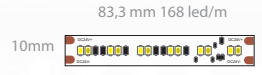

DIM-TO-WARM - 24V - IP20 - CRI>90

DW LED 2835

up to
95 lm/w

Part Number	CCT (K)	Lumen/m	Ra	LED/m	V (Typ)	Cur	W/m	IP	EEC*
A41DW242027W	2000+2700K	310+1450	94	84+84	24V/DC	83,3mm	15W	IP20	G

** The EEC specification refers in each case to the installed light source(s)

Datasheet download

Strisce a LED 24V autoadesive IP20

- 84+84 led/m - 15W/m - LED 2835
- Regolazione continua della temperatura di colore (da 2000K a 2700K) tramite alimentatore regolabile PWM
- Dimmerabile DALI e pulsante
- Fornite in nastro da 5m e cavetto di raccordo

24V adhesive LED strips IP20

- 84+84 led/m 2835 - 15W/m - LED 2835
- Regulation of color temperature (from 2000K to 2700K) by a PWM dimmable driver
- Dali and Push-Button dimmable
- Supplied in 5m reels with connecting cable