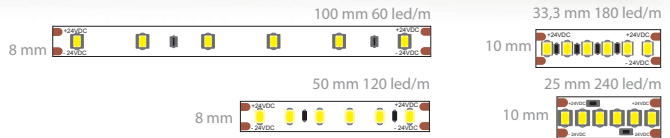

up to  
**120 lm/w**

Part Number	CCT (K)	Lumen/m	LED/m	V (Typ)	Cut	W/m	IP	EEC*
A41ES2460030	3000K	540	60	24V/DC	100mm	4,8W	IP20	F
A41ES2460040	4000K	560	60	24V/DC	100mm	4,8W	IP20	F
A41ES2412030	3000K	1050	120	24V/DC	50mm	9,6W	IP20	F
A41ES2412040	4000K	1120	120	24V/DC	50mm	9,6W	IP20	F
A41ES2418030	3000K	1550	180	24V/DC	33,3mm	14,4W	IP20	F
A41ES2418040	4000K	1630	180	24V/DC	33,3mm	14,4W	IP20	F
A41ES2424030	3000K	2060	240	24V/DC	25mm	19,2W	IP20	F
A41ES2424040	4000K	2160	240	24V/DC	25mm	19,2W	IP20	F

\*\* The EEC specification refers in each case to the installed LED light source(s)

Datasheet download

### Strisce flessibili a LED 24V autoadesive IP20

- LED 2835
- Consumo ridotto
- Disponibile nei colori standard 3000K e 4000K
- Fornite in nastro da 5m e cavetto di raccordo.

### 24V Flexible adhesive LED strips IP20

- LED 2835
- Reduced consumption
- Available in standard 3000K and 4000K
- Supplied in 5m roll with connecting cable