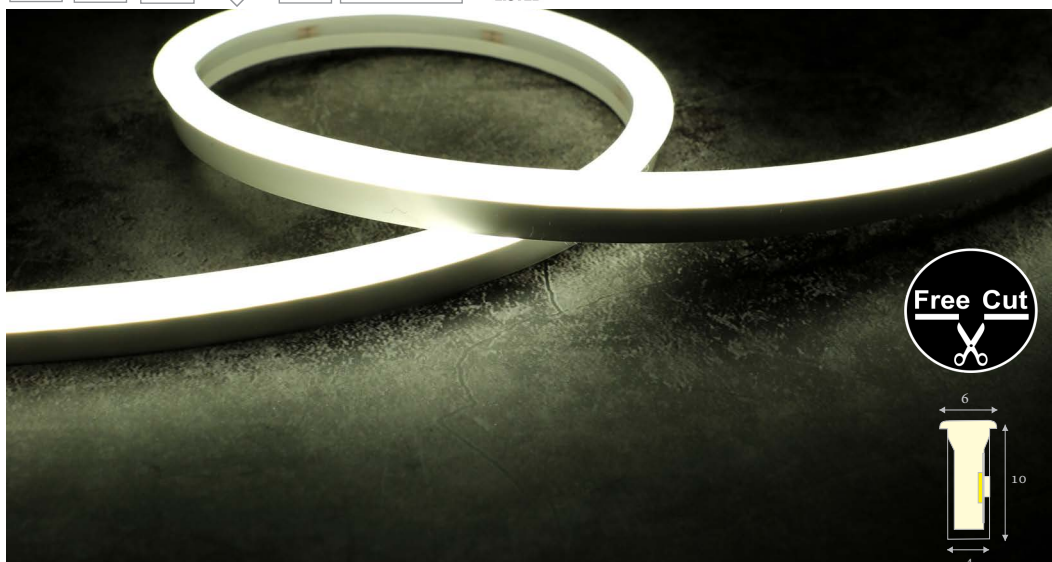

NEON 4x10 (T) - IP67 - Indoor

LED 2835

9,6
Watt/m

IP 67

CRI>90

t_a -10° ÷ +40°C

Part Number	CCT (K)	Lumen/m	Ra	LED/m	V (Typ)	Cut	W/m	IP
A41N410T9627	2700K	260	96	180	24VDC	FREE	9,6W	IP67
A41N410T9630	3000K	290	96	180	24VDC	FREE	9,6W	IP67
A41N410T9640	4000K	310	96	180	24VDC	FREE	9,6W	IP67
A41KITN0410T	Kit: 10x brackets with screws, 2x caps with hole, 4 x end caps, 2 x glue tubes							
A41FIXN0410T	1 single fixing bracket with screw							
BAR0410TAL10	1mt aluminum profile							

Datasheet download

Strisce flessibili a LED 24V IP67

- Illuminazione a forma di T per un'installazione perfetta e diretta (senza profilo)
- Movimento orizzontale Ø>60mm
- 180 led/m - 9,6W/m - LED 2835
- Taglio libero - Punto di saldatura per collegamento cavo ogni 33,33mm
- Movimento orizzontale max 100mm
- Disponibile nei colori standard: 2700K, 3000K e 4000K
- Fornite in nastro da 5m e cavetto di raccordo

24V Flexible LED strips IP67

- T- shape lighting for perfect and direct fit-in installation (no profile needed)
- Horizontal (side) bending Ø>60mm
- 180 led/m - 9,6W/m - LED 2835
- Free cutting - Soldering pad for wire connection every 33,33mm
- Side bending max 100mm
- Color temperatures available: 2700K, 3000K or 4000K
- Supplied in 5m reels with connecting cable