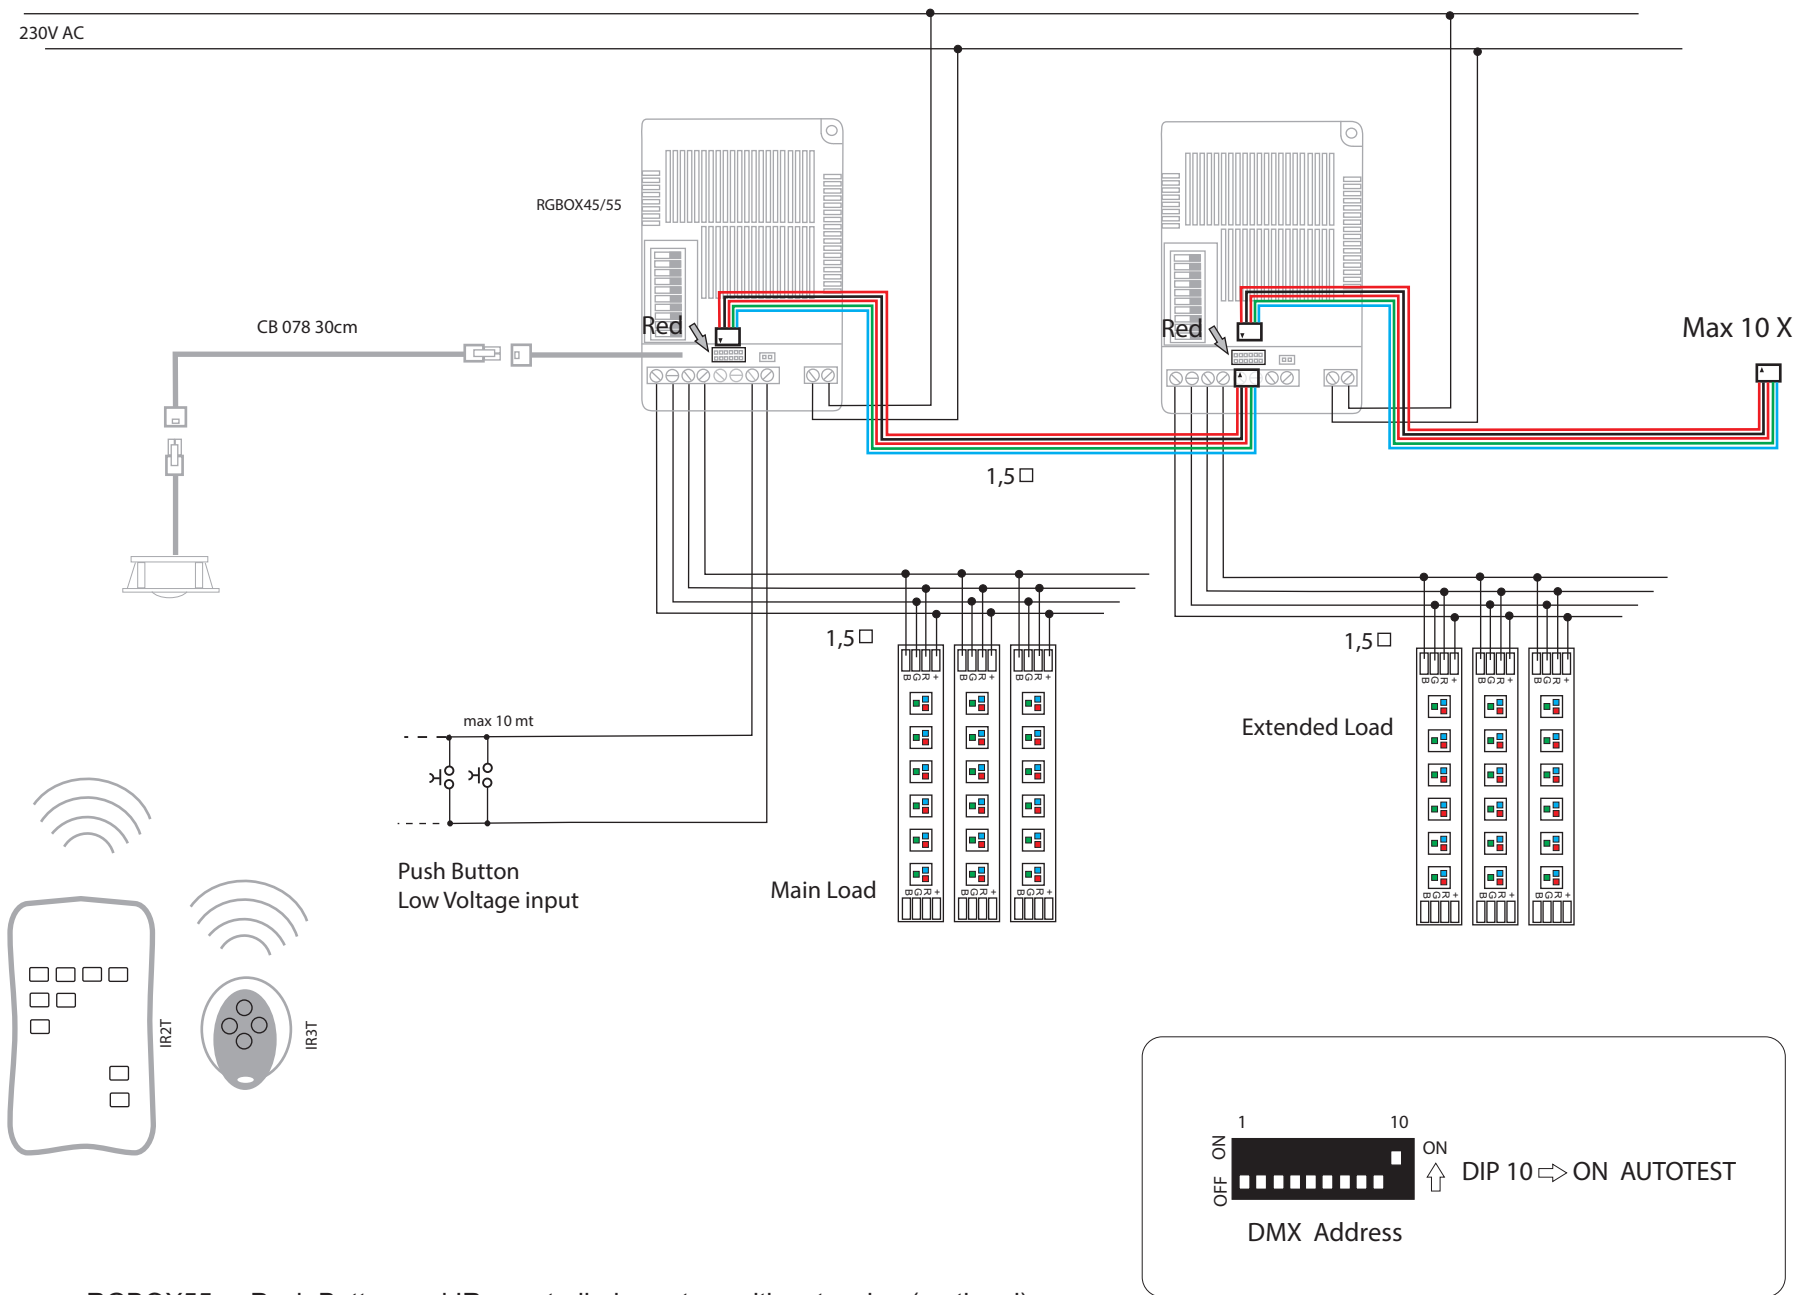

RGBOX55 + DMXT3 RGB DMX controlled system with extension (optional)

RGBOX55 + Push Button and IR controlled system with extension (optional)