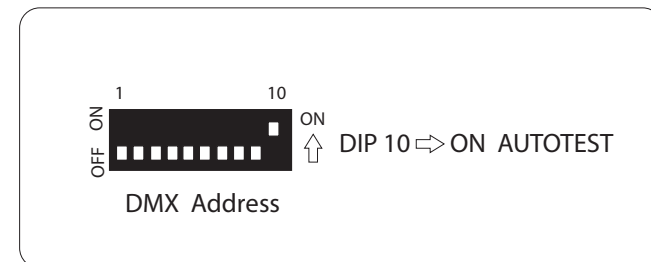

RGBOX55 + DMXT3 RGB DMX controlled system with extension (optional)

RGBOX55 + Push Button and IR controlled system with extension (optional)